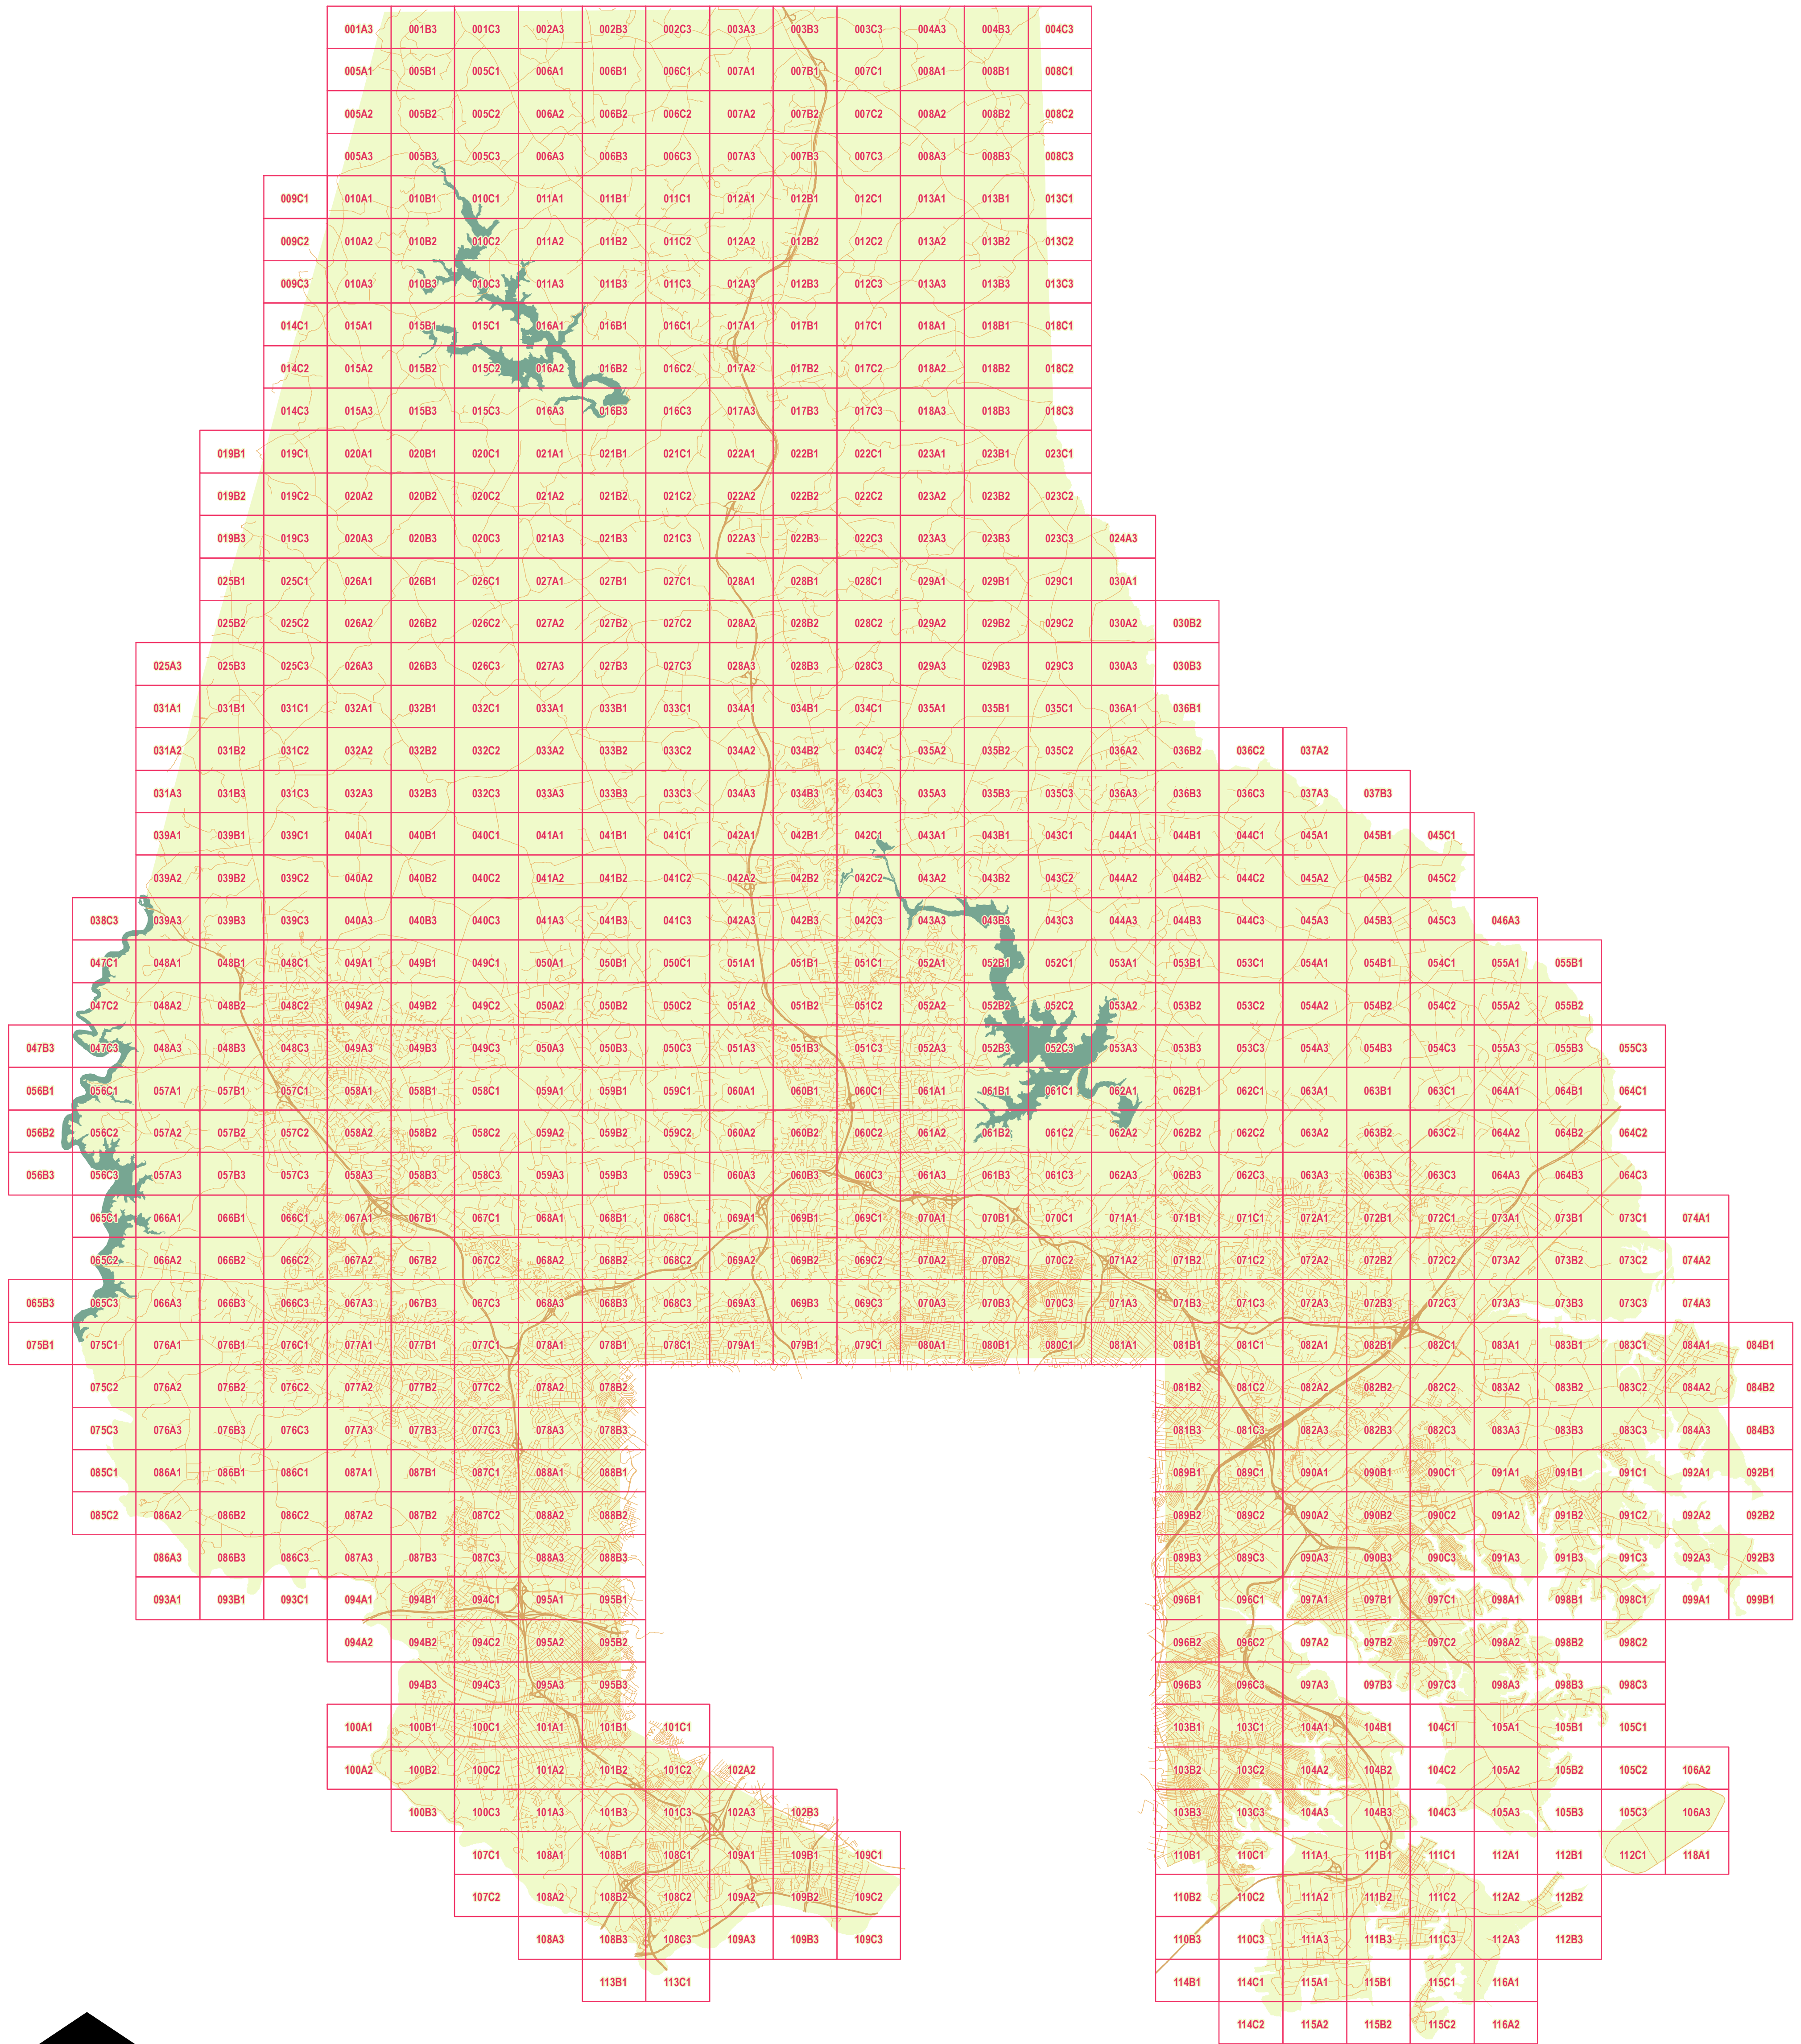

# Baltimore County, Maryland 200 Scale Grid

\*200 scale grid used for the 2012 Department of Planning  
Official Zoning Map.