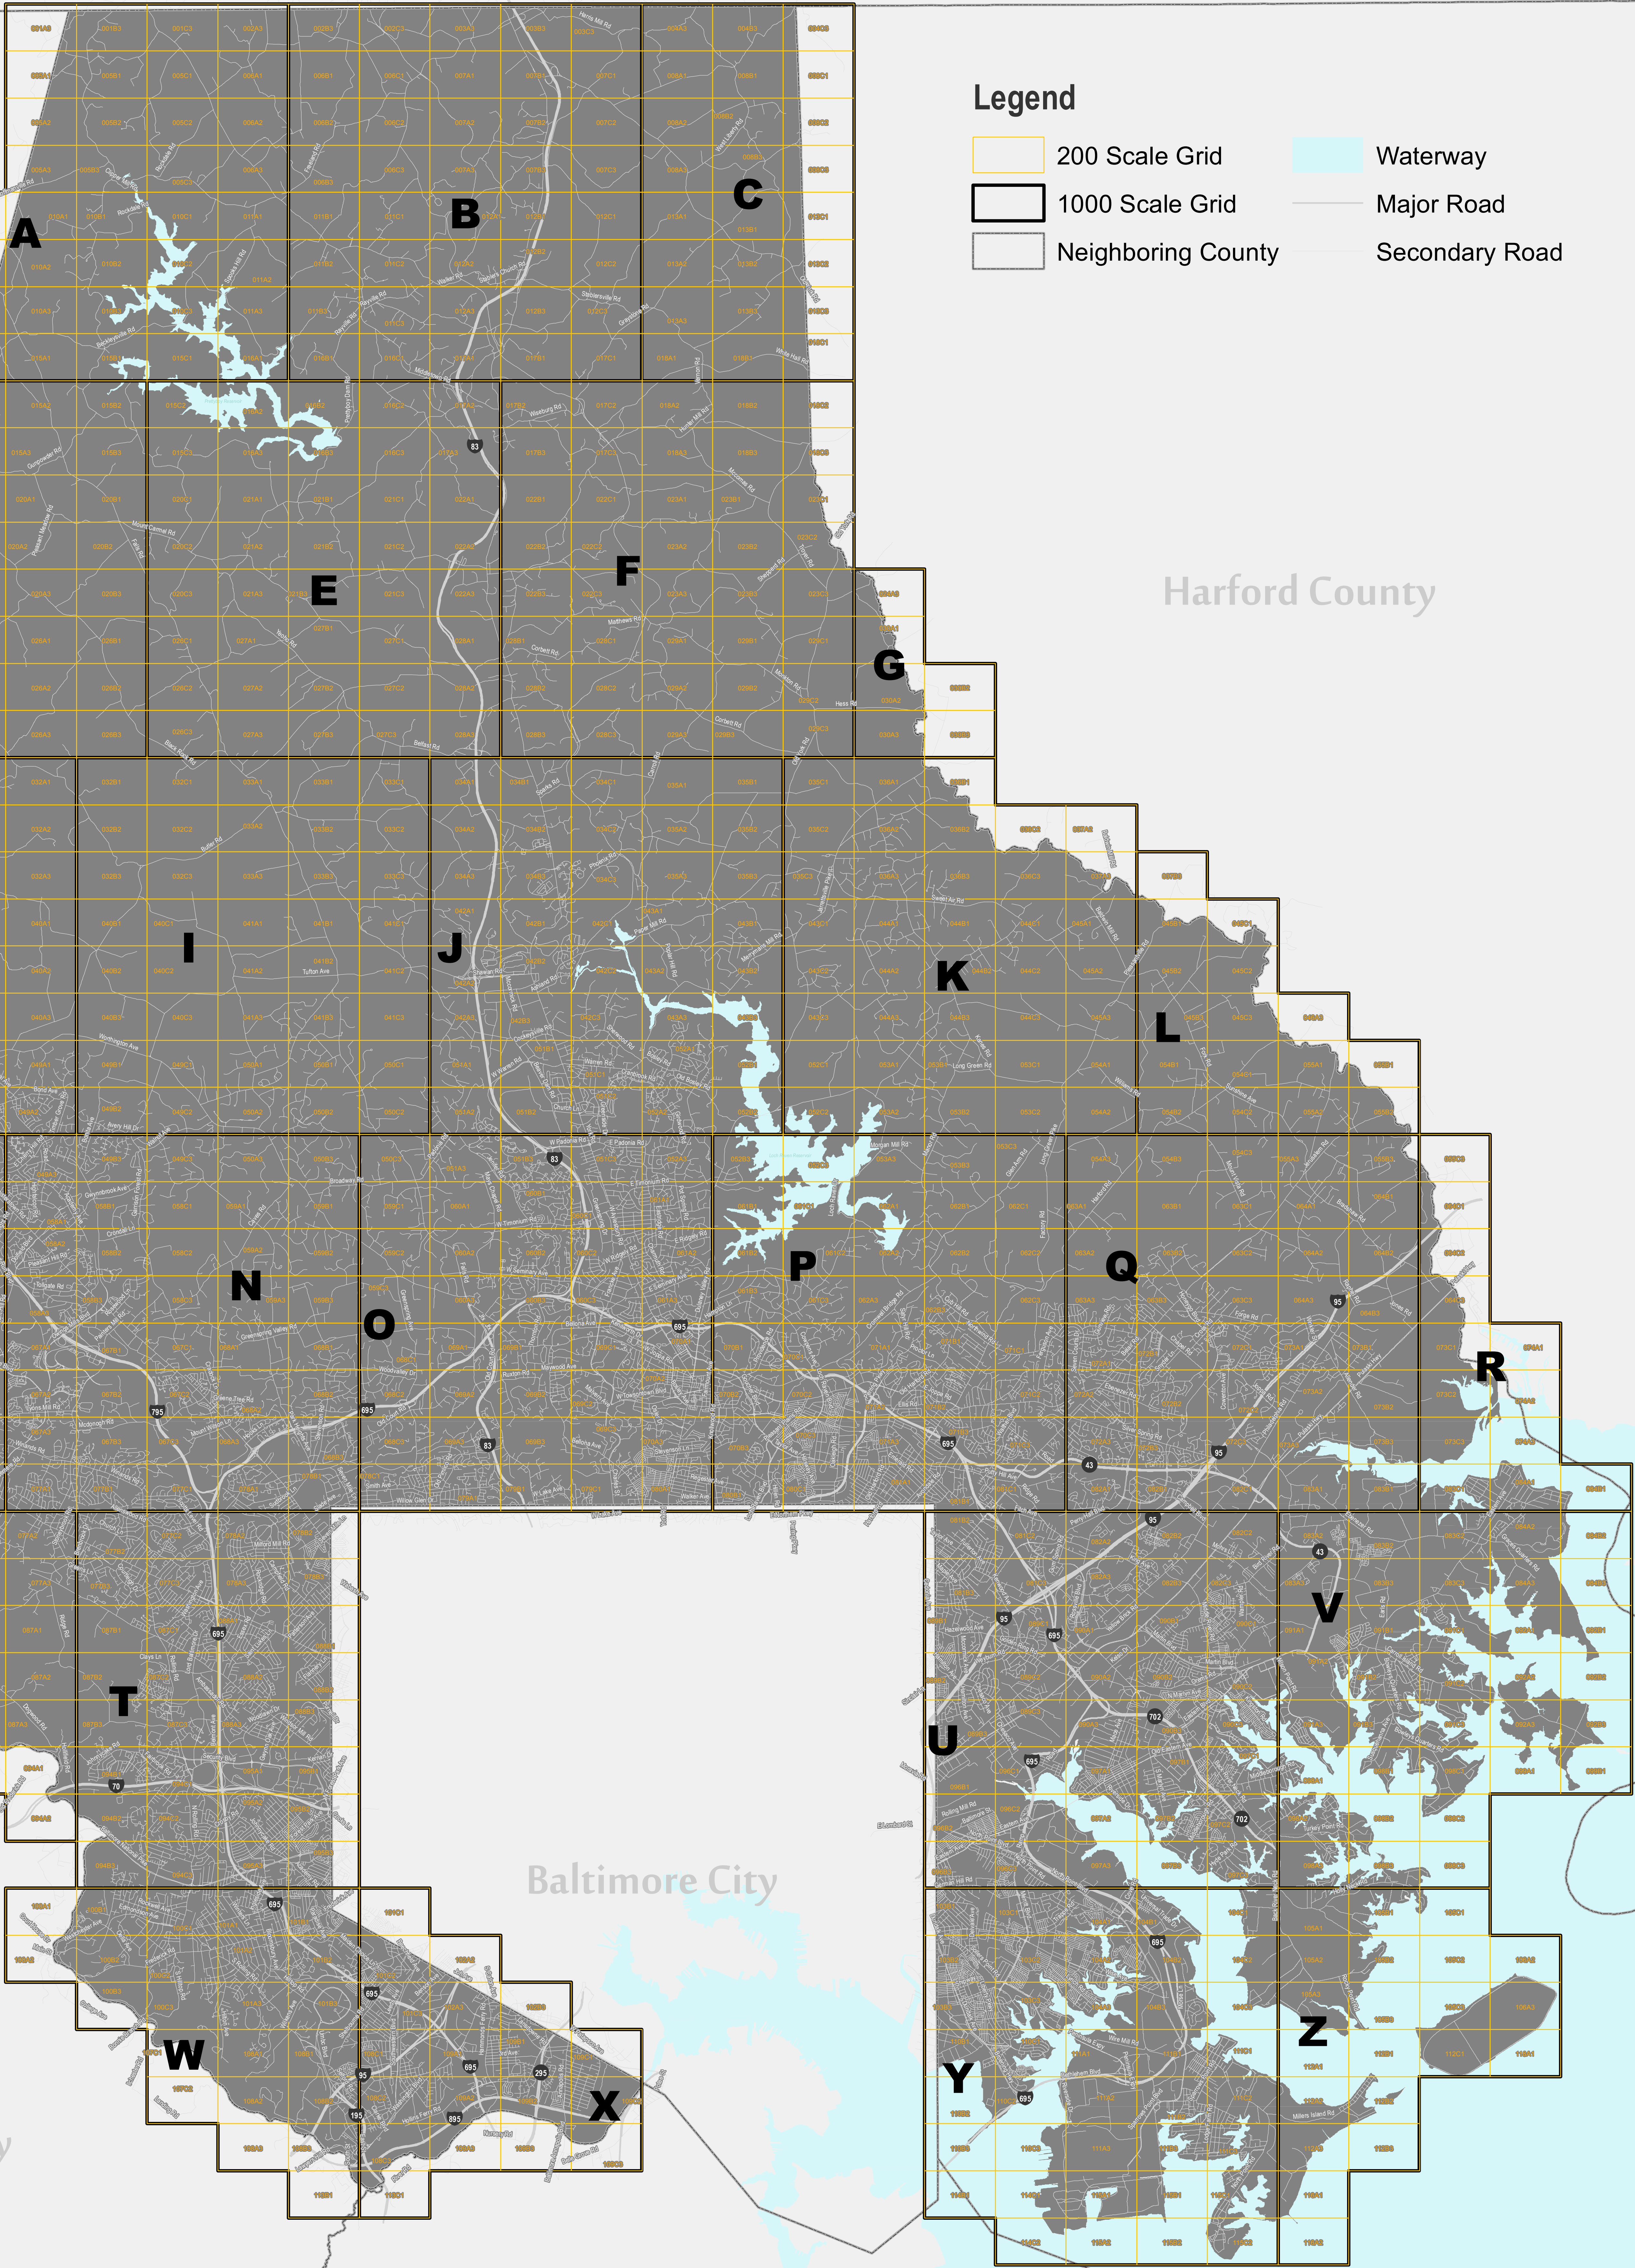

York County, PA

Baltimore County, Maryland 1000 Scale Grid and 200 Scale Grid

Carroll County

Harford County

Howard County

Baltimore City

Anne Arundel County

Legend

- 200 Scale Grid
- 1000 Scale Grid
- Neighboring County
- Waterway
- Major Road
- Secondary Road

1 in = 1 mile

0 1.25 2.5 5 Miles